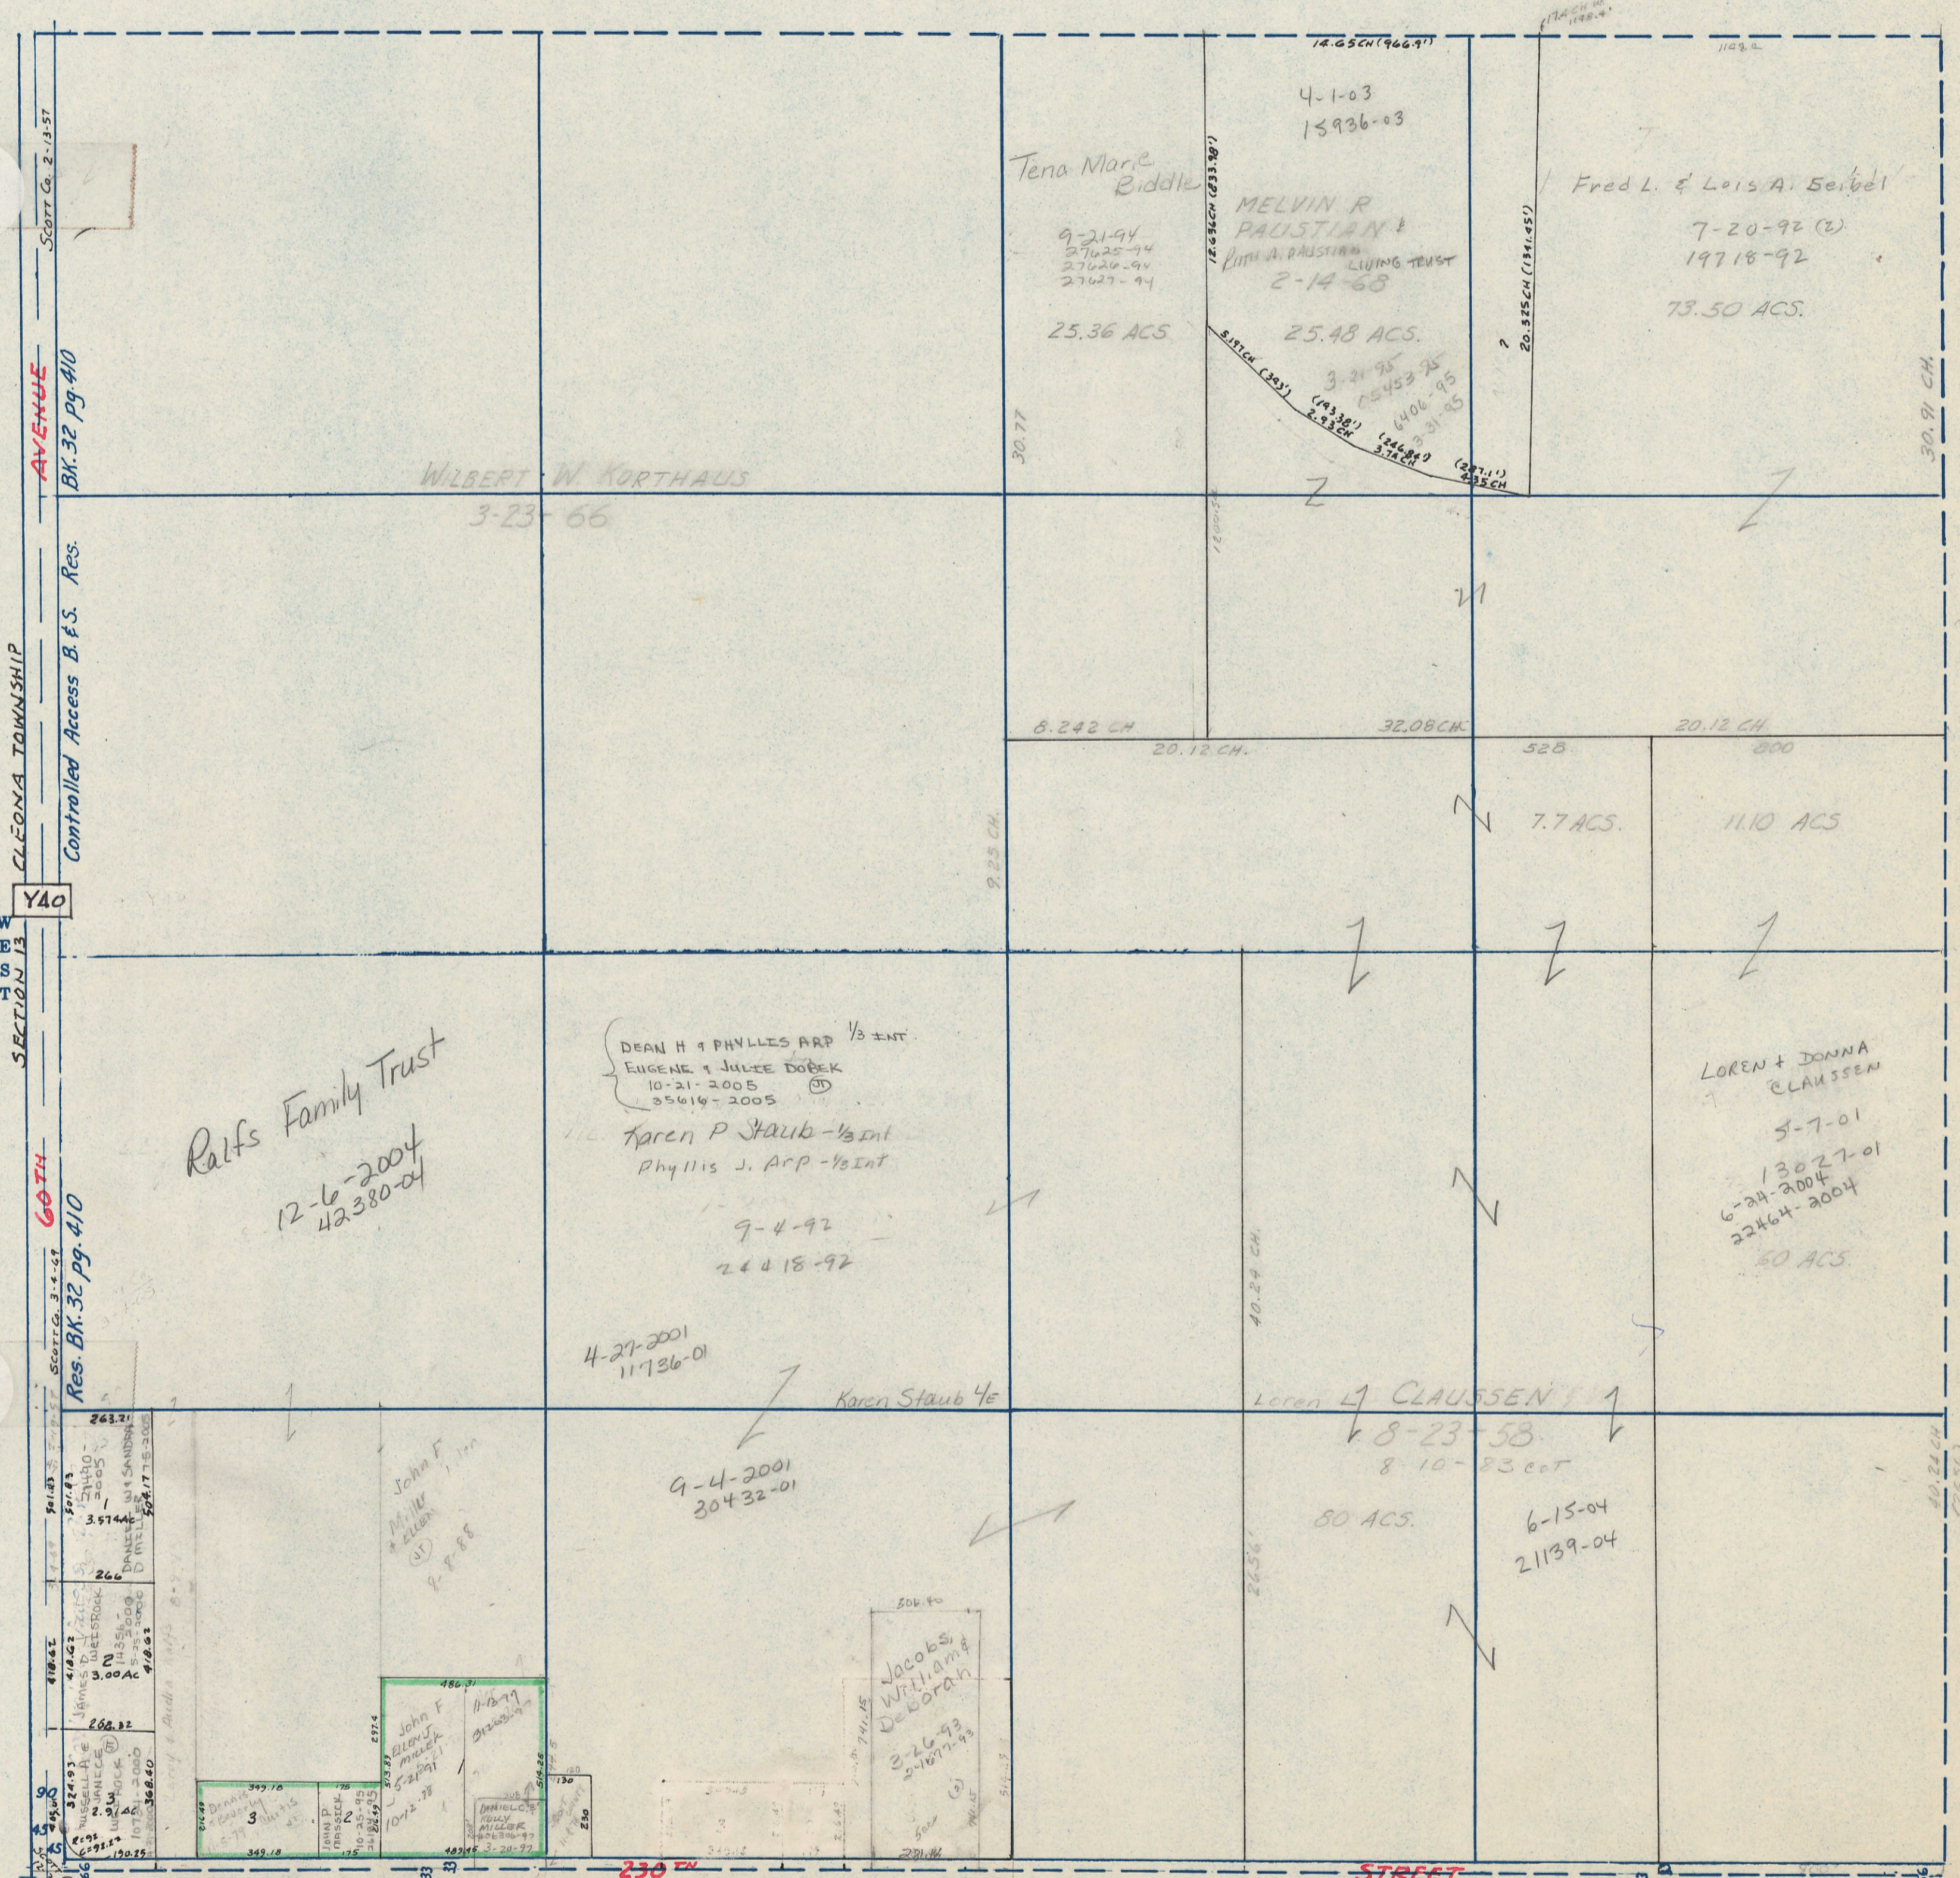

SECTION 18

SCALE IN CHAINS

Township 79-North; Range 2

EAST OF THE FIFTH PRINCIPAL MERIDIAN

SCALE IN FEET

SCOTT COUNTY, IOWA
HICKORY GROVE TOWNSHIP

NORTH
SECTION 7

Transfer Page 76d-239

SECTION 13
CLEONA TOWNSHIP
YAO
Controlled Access B. & S. Res.
BK. 32 pg. 410

SECTION 14
60TH
Res. BK. 32 pg. 410

DANIEL RALF'S ADDN
TRANSFER PAGE 227L-1755
LEROY RALF'S ADDN
TRANSFER PAGE 22-1717
JERRY RALF'S ADDN
TRANSFER PAGE 227L-1717
SECTION 19